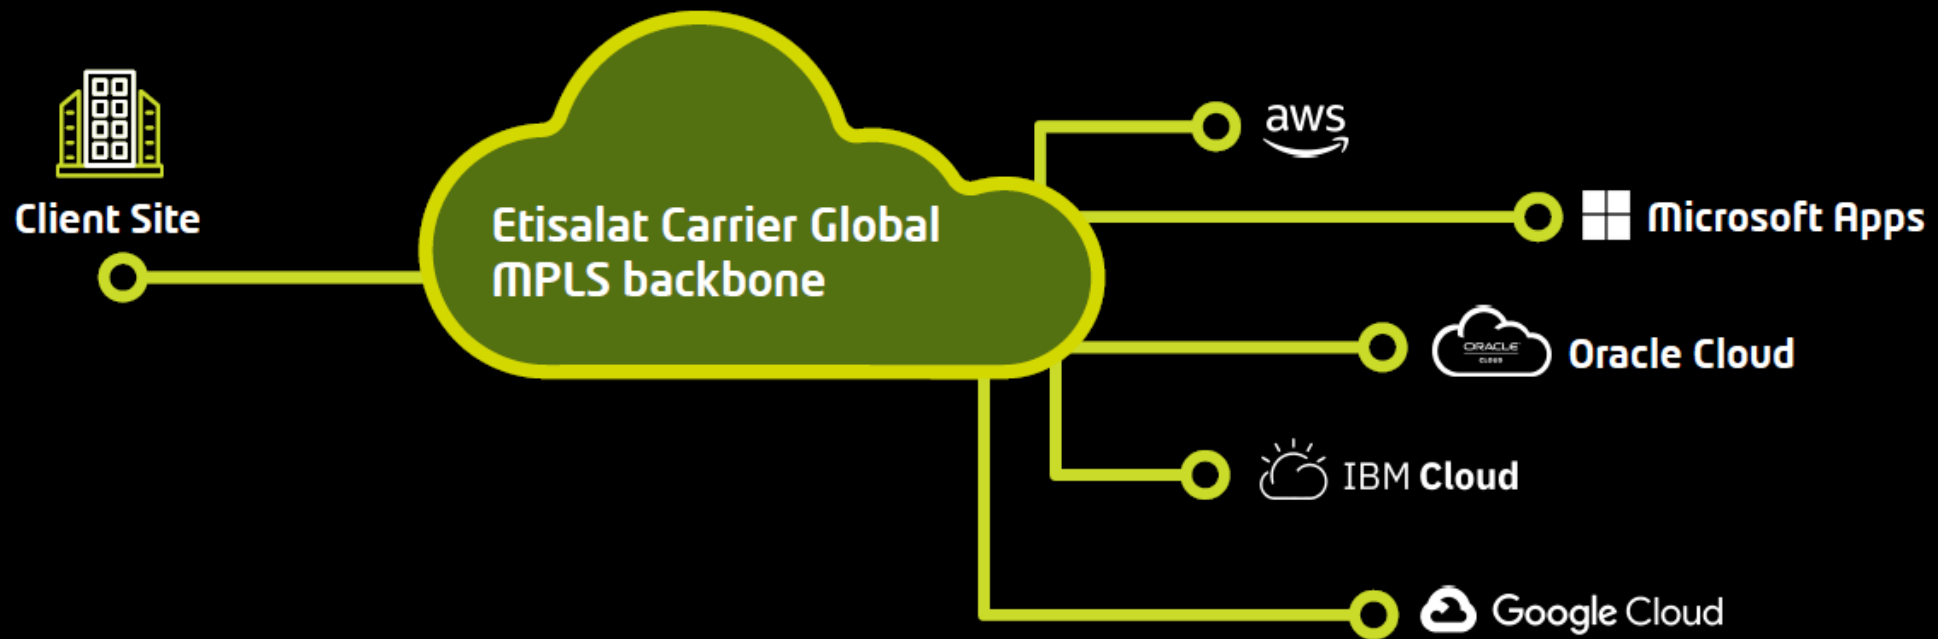

# Etisalat Cloud Connect is an all-in-one ANSWER to the cloud problems

We will map your business goals, aligning your cloud strategy and operations roadmap, before supporting them with a wide variety of public and private cloud solutions like migration, cloud landscape optimisation, data and application management, etc.

## The outcome

Speed and flexibility to innovate, build native applications, redefine collaboration and foster user experience.

Etisalat Cloud Connect services offers **cloud readiness** needed for mapping and streamlining operational waypoints.

To move or not move to the cloud is no more a matter of choice. It has become imperative for enterprises to efficiently manage IT systems, reduce costs, develop applications and much more.

# Etisalat Cloud Connect architecture